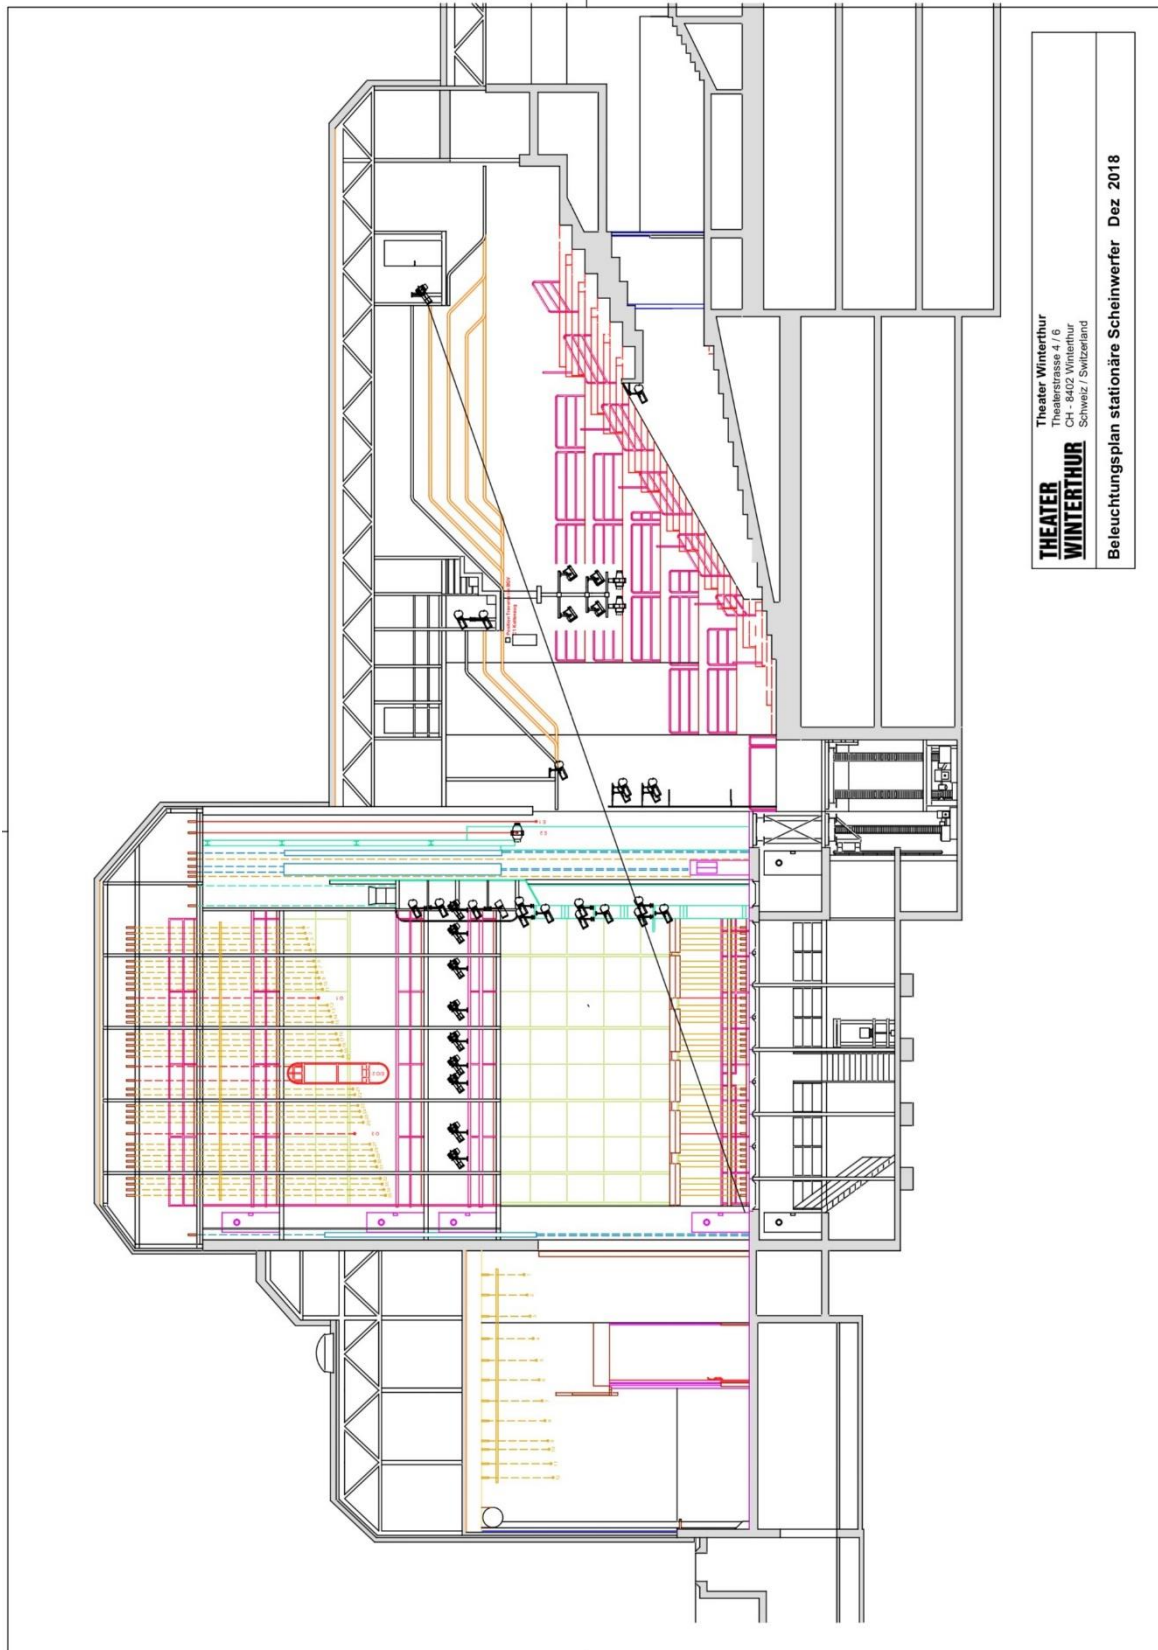

Technical Rider

Lighting Equipment

Henrike Elmiger

September 2023

Index

PLOT	3
EQUIPMENT	5
STATIONARY SPOTLIGHTS.....	5
<i>Stage area</i>	5
<i>Front lights</i>	5
MOBILE SPOTLIGHTS.....	6
LIGHTING CONSOLE	6
EFFECTS	6
COLOUR GELS/ COLOUR CHANGER.....	7
<i>Gels</i>	7
<i>Colour changer MAG Vader 300 für 2.5kW HMI</i>	8
<i>Colour changer rainbow 15"</i>	9
PICTURES	10

Plot

You may receive plots with channel numbers on demand.

You may receive plots to edit on demand.

Equipment

Stationary spotlights

Stage area

1. Fly gallery

11 x 1 kW profile spotlight on each side, Niethammer HPZ 115, 15°-38° Height: 9.80m

2. Fly gallery

(No spotlights) Height: 12.50m

3. Fly gallery

(No spotlights!) Height: 17.60m

Lighting tower

1. Station: 3 Zoom-profile spotlight 1 KW, Niethammer HPZ 115

2. Station: 3 Zoom-profile spotlight 1 KW, Niethammer HPZ 115

3. Station: 3 Zoom-profile spotlight 1 KW, Niethammer HPZ 115

Lighting bridge

Height - 0.50m + 7.50m, Portal opening variable 8.00m – 12.00m wide

2 follow spots 24V 500W, Limax

10 profile spotlight Limax 28°-54°