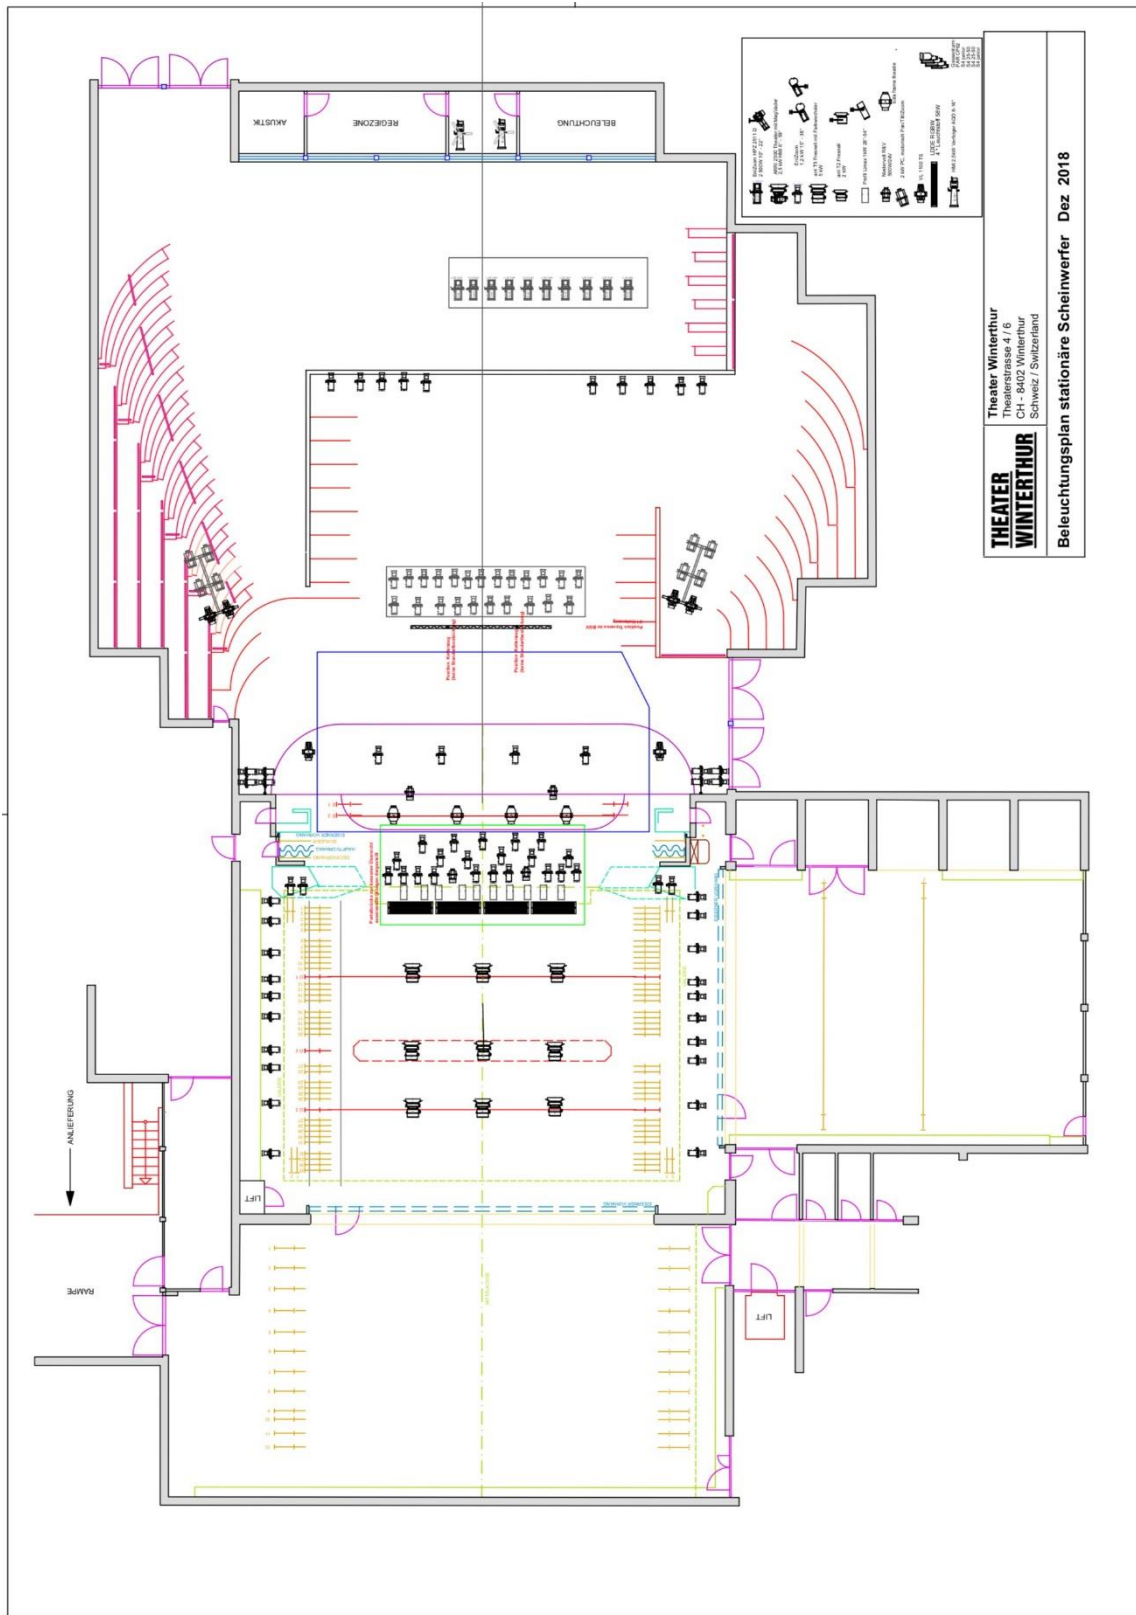

Technical Rider

Lighting Equipment

Henrike Elmiger

September 2023

Index

PLOT	3
EQUIPMENT	5
STATIONARY SPOTLIGHTS.....	5
<i>Stage area</i>	5
<i>Front lights</i>	5
MOBILE SPOTLIGHTS.....	6
LIGHTING CONSOLE	6
EFFECTS	6
COLOUR GELS/ COLOUR CHANGER.....	7
<i>Gels</i>	7
<i>Colour changer MAG Vader 300 für 2.5kW HMI</i>	8
<i>Colour changer rainbow 15"</i>	9
PICTURES	10

Plot

You may receive plots with channel numbers on demand.

You may receive plots to edit on demand.

Equipment

Stationary spotlights

Stage area

1. Fly gallery

11 x 1 kW profile spotlight on each side, Niethammer HPZ 115, 15°-38° Height: 9.80m

2. Fly gallery

(No spotlights) Height: 12.50m

3. Fly gallery

(No spotlights!) Height: 17.60m

Lighting tower

1. Station: 3 Zoom-profile spotlight 1 KW, Niethammer HPZ 115

2. Station: 3 Zoom-profile spotlight 1 KW, Niethammer HPZ 115

3. Station: 3 Zoom-profile spotlight 1 KW, Niethammer HPZ 115

Lighting bridge

Height - 0.50m + 7.50m, Portal opening variable 8.00m – 12.00m wide

2 follow spots 24V 500W, Limax

10 profile spotlight Limax 28°-54°